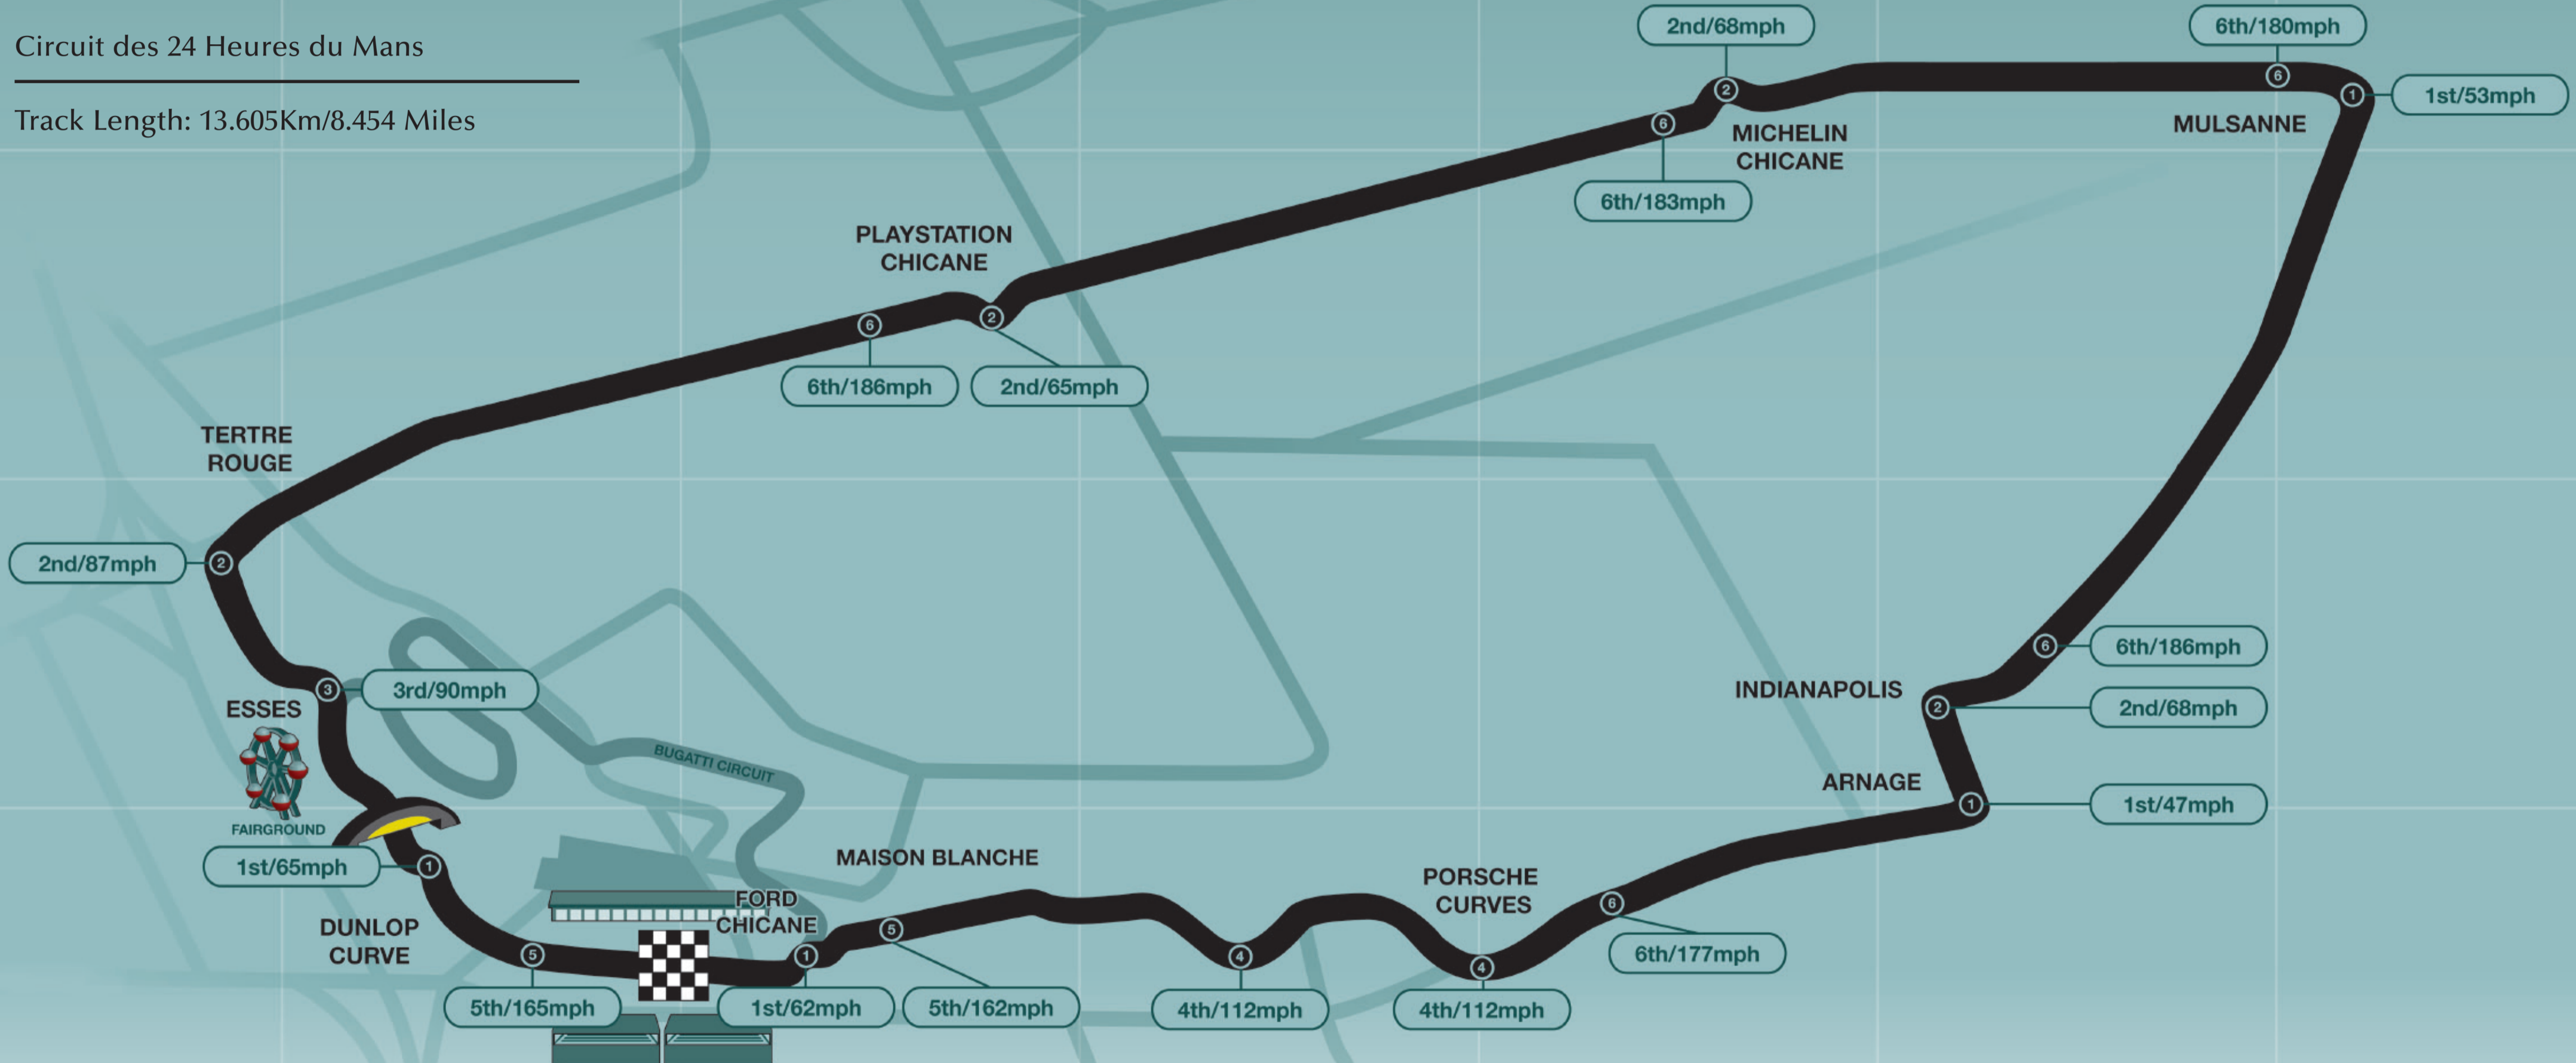

ASTON MARTIN RACING

Circuit des 24 Heures du Mans

Track Length: 13.605Km/8.454 Miles

CAR 58
GREEN/RED LIVERY – RED WING MIRROR
 Drivers: Tomas Enge, Peter Kox, Pedro Lamy

CAR 59
GREEN/YELLOW LIVERY – BLUE WING MIRROR
 Drivers: David Brabham, Stephan Sarrazin, Darren Turner